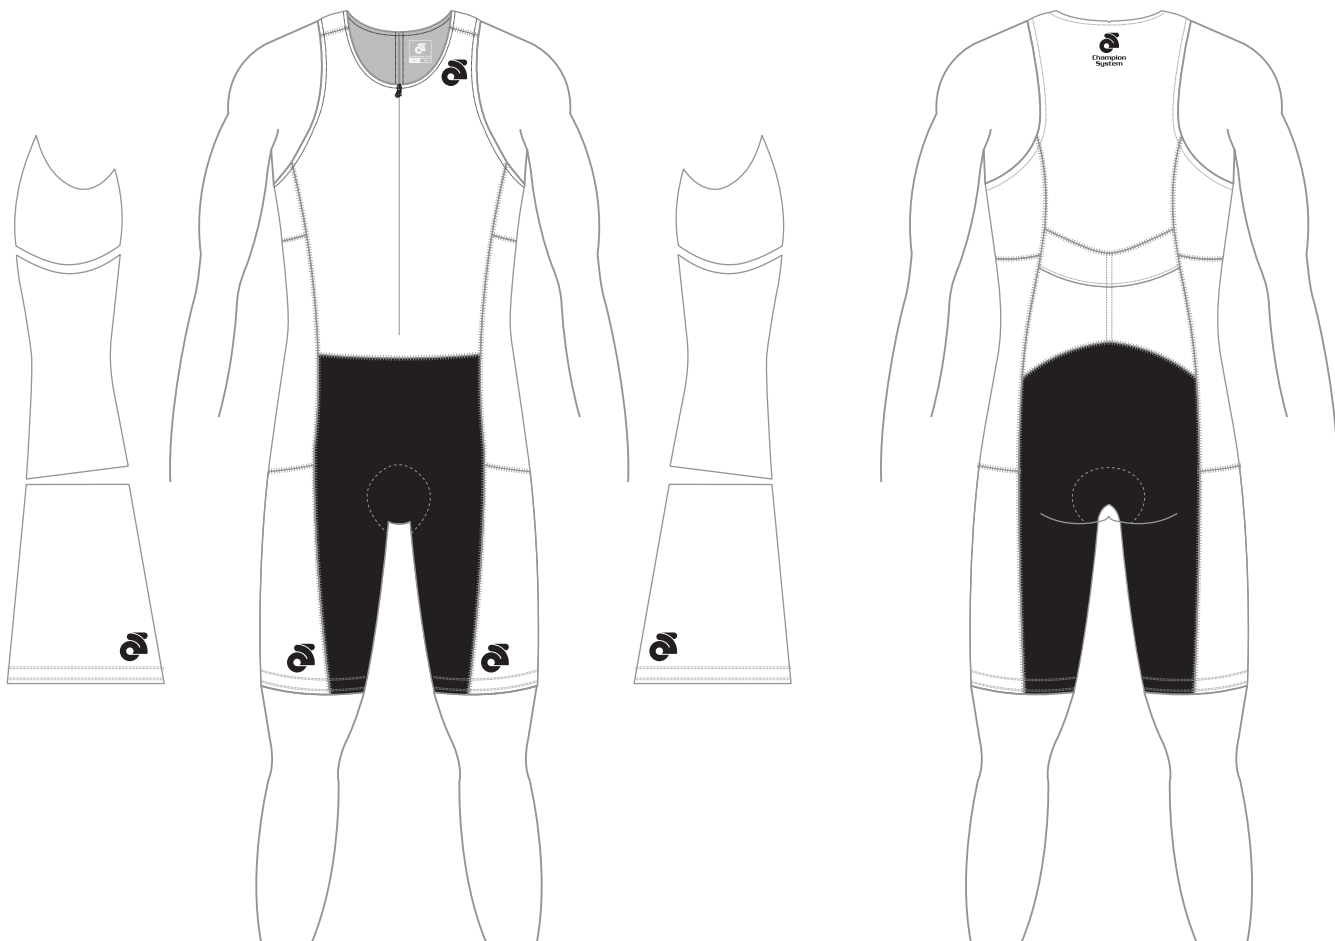

Customer: Team Name_USXXXXXX

CS Performance Link Triathlon Suit Template
-MLK083

TeamName_USXXXXXX_MLK083_Normal_V1.01

Scale (1:10)

Zipper Colour:

PMS

PMS

PMS

- Template Views are for proofing and printing :
- 3D View are concept and design process only :
- Manufacture Logo **MUST** appear on Front & Back :

Features:

- Flatlock stitch
- Dual layer rear panel
- Current Tri Specific Chamois
- Front Covered Zipper
- Rear Pocket
- CS HYDRODRY Pre dyed Lycra

FlatLock Stitching
Choose your thread colour:

Black	S00
Red	S02
Orange	S03
Yellow	S04
Light Green	S05
Royal Blue	S06
Navy Blue	S16
Dark Grey	S08
Light Grey	S18
White	S09
Pink	S12
Brown	S13
Dark Green	S15
Purple	S17