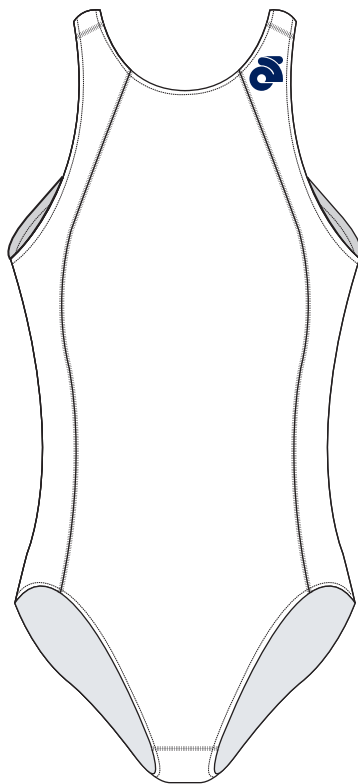

Customer: Team Name_USXXXXXX

CS APEX Elite Swimsuit Template
-WSW007

: Front View :

: Back View :

TeamName_USXXXXXX_WSW007_Normal_V1.01

Scale (1:17)

Sublimation 
Technical Printing:

PMS

Sales Rep
Name

Start Date
2000/00/00

End Date
2000/00/00

Notes:

READ IMPORTANT

- Template Views are for proofing and printing :
- 3D View are concept and design process only :
- Manufacture Logo **MUST** appear on Front & Back :

Print can only occur in the white areas. The black area is pre-dyed lycra and is available in Black, Navy Blue, Royal Blue, Red , Gray and Green.

Features:

- CS HYDRODRY All Over
- Elite Fit
- Fully Printable

FlatLock Stitching
Choose your thread colour:

Black	S00
Red	S02
Orange	S03
Yellow	S04
Light Green	S05
Royal Blue	S06
Navy Blue	S16
Dark Grey	S08
Light Grey	S18
White	S09
Pink	S12
Brown	S13
Dark Green	S15
Purple	S17