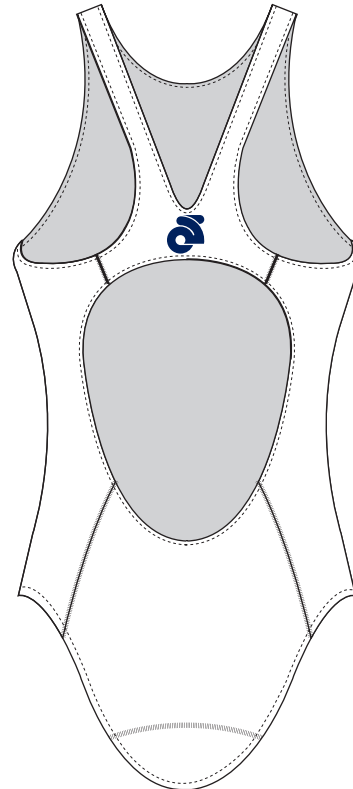

Customer: Team Name_USXXXXXX

CS APEX Elite Swimsuit Template
-WSW007

: Front View :

: Back View :

TeamName_USXXXXXX_WSW007_Normal_V1.01

Scale (1:17)

Sublimation 
Technical Printing:

PMS

Sales Rep
Name

Start Date
2000/00/00

End Date
2000/00/00

Notes:

READ IMPORTANT

- Template Views are for proofing and printing :
- 3D View are concept and design process only :
- Manufacture Logo **MUST** appear on Front & Back :

Print can only occur in the white areas. The black area is pre-dyed lycra and is available in Black, Navy Blue, Royal Blue, Red , Gray and Green.

Features:

- CS HYDRODRY All Over
- Elite Fit
- Fully Printable

FlatLock Stitching
Choose your thread colour:

Black	S00
Red	S02
Orange	S03
Yellow	S04
Light Green	S05
Royal Blue	S06
Navy Blue	S16
Dark Grey	S08
Light Grey	S18
White	S09
Pink	S12
Brown	S13
Dark Green	S15
Purple	S17